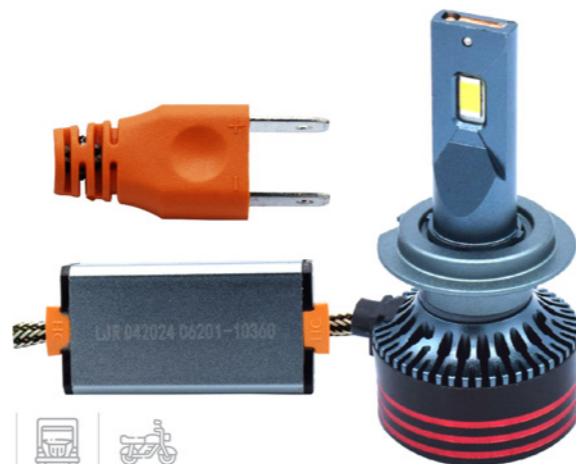

ORIGINAL TURBO LED

T1 PRO

Tecnología CSP

LED Multivoltaje 9-32V

15.000 Lumens

Resistente al agua Ip67

44W de consumo

Excelente brillo

BOD255

KIT LED D7 PRO H1
15000 LM 45W DC 9-60V X1

BOD256

KIT LED D7 PRO H3
15000 LM 45W DC 9-60V X1

BOD257

KIT LED D7 PRO H4
15000 LM 45W DC 9-60V X1

BOD258

KIT LED D7 PRO H7
15000 LM 45W DC 9-60V X1