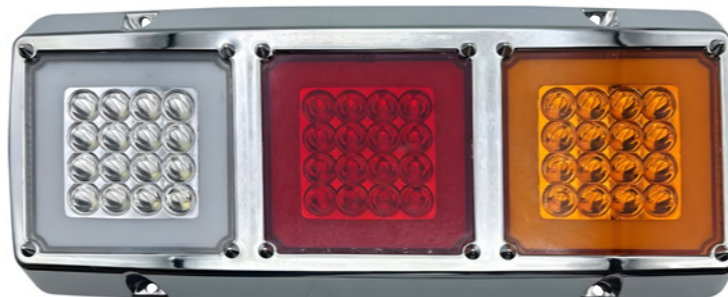

LMS017

STOP RENEGADO LED
MULTIV 12-24V X1

LPS175

STOP DIAMA/PRISMA NEON AMA-ROJ-BLA
26.5X9CM MULTI

LPS165

STOP TRIP L/COL NEON AMA-ROJ-BLA
25.6X9.7CM MULTI

LPS170

STOP TRIP L/COL NEON AMA-ROJ-BLA
36.4X14.3CM MULTI