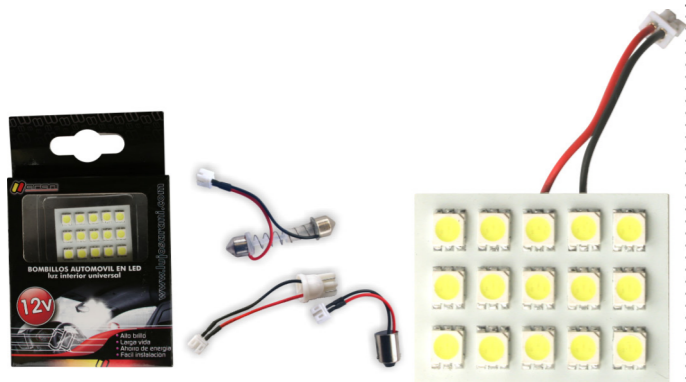

BOJ574

BOMB 1034 LED ALTA POT 3 LED
LUPA FLA BLA 12V X10

BOJ572

BOMB 1034 LED ALTA POT 3 LED
LUPA FIJ ROJ 12V 10P

BOJ576

BOMB 1034 LED ALTA POT 3 LED
LUPA FLA ROJ 12V 10P

BOJ374

BOMB 1034 9 LED INTERM
AZU 12V X1

ELV202
KIT TECHO LED ALTA POT 15SMD
3CHIP BLA 12V X1

ELV320
KIT TECHO LED ALTA POT
2.8X1.7 MM BLA 12V X1

ELV212
KIT TECHO LED ALTA POT 25SMD
3CHIP BLA 12V X1

ELV319
KIT TECHO LED ALTA POT
3.6X4.2 MM BLA X1