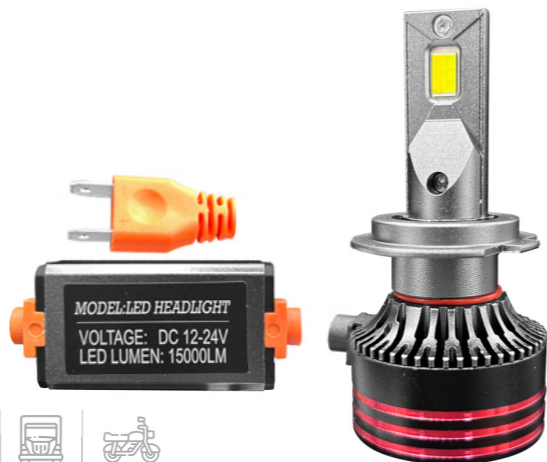

BOD208

KIT LED CM PRO H7
15.000 LM 45W DC 12-24V X1