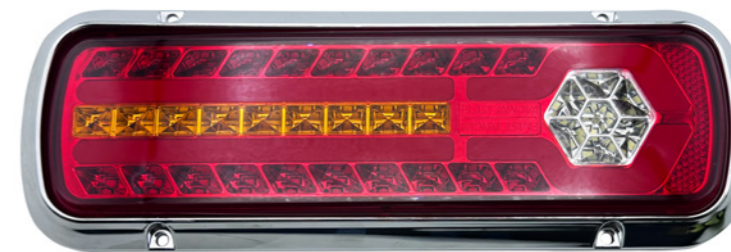

LMS017

STOP RENEGADO LED
MULTIV 12-24V X1

LPS175

STOP DIAMA/PRISMA NEON AMA-ROJ-BLA
26.5X9CM MULTI

LPS165

STOP TRIP L/COL NEON AMA-ROJ-BLA
25.6X9.7CM MULTI

LPS170

STOP TRIP L/COL NEON AMA-ROJ-BLA
36.4X14.3CM MULTI