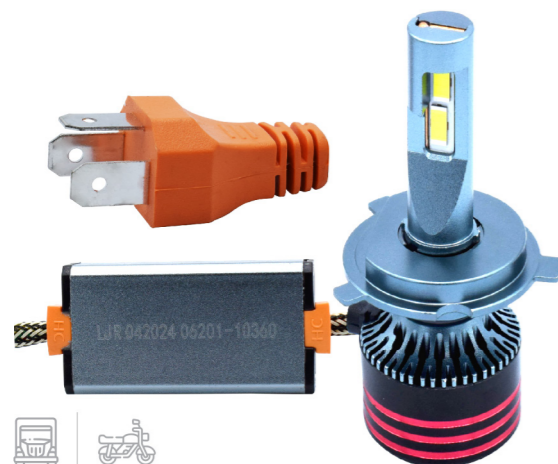

ORIGINAL TURBO LED

T1 PRO

Tecnología CSP

LED Multivoltaje 9-32V

15.000 Lumens

Resistente al agua Ip67

44W de consumo

Excelente brillo

BOD250

KIT LED D7 PRO 880
15000 LM 45W DC 9-60V X1

BOD251

KIT LED D7 PRO 9004
15000 LM 45W DC 9-60V X1

BOD252

KIT LED D7 PRO 9005
15000 LM 45W DC 9-60V X1

BOD253

KIT LED D7 PRO 9006
15000 LM 45W DC 9-60V X1

BOD255

KIT LED D7 PRO H1
15000 LM 45W DC 9-60V X1

BOD256

KIT LED D7 PRO H3
15000 LM 45W DC 9-60V X1

BOD257

KIT LED D7 PRO H4
15000 LM 45W DC 9-60V X1

BOD258

KIT LED D7 PRO H7
15000 LM 45W DC 9-60V X1

BOD259

KIT LED D7 PRO H8
15000 LM 45W DC 9-60V X1

BOD260

KIT LED D7 PRO H11
15000 LM 45W DC 9-60V X1

BOD262

KIT LED D7 PRO H16
15000 LM 45W DC 9-60V X1

EXCELENTE ENFOQUE

Y9 PRO