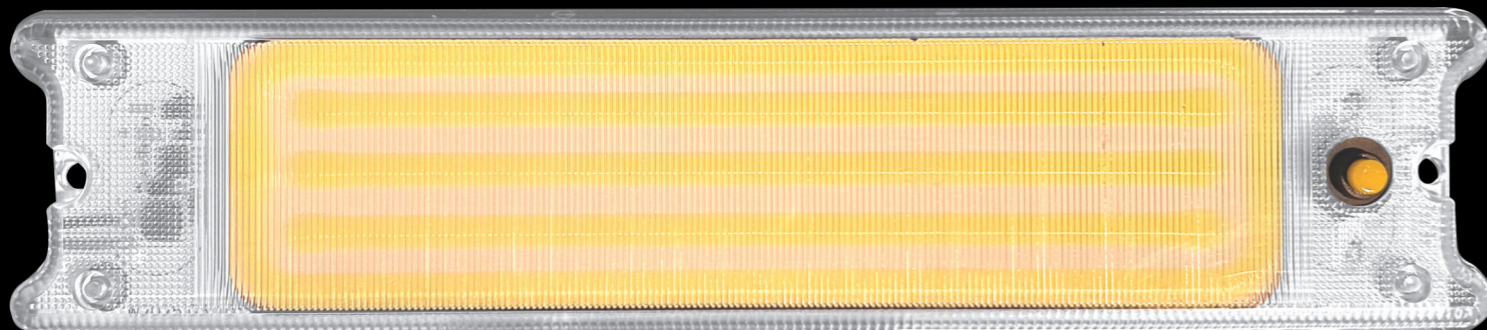

ELV747
LAMP TECH LED SW 31.5X2.5CM
9-60V X1

ELV746
LAMP TECH LED SW 23X5CM
9-60V X1

ELV745
LAMP TECH LED SW 15X7CM
9-60V X1

**LÁMPARA
LED COB**

 **CON SWITCH**

GRS010

GRIFOS AZUL 2P X1

GRS018