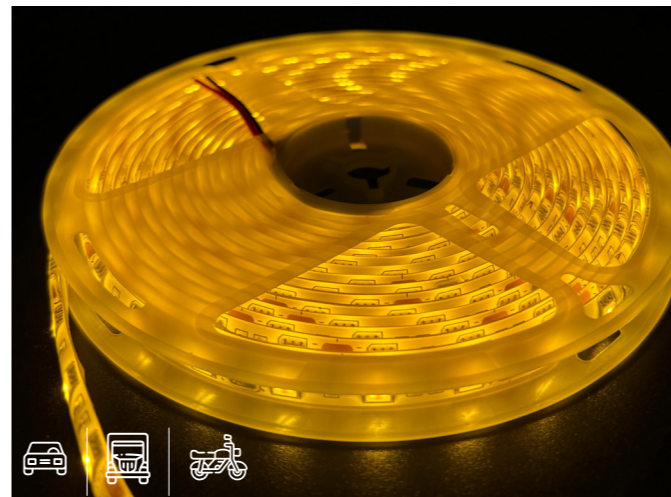

CINTA LED NEON FLEX ROJ
12V 5MTS X1

ELV970

CINTA LED 5050 FLEX INT
AMA 1CMX5M 12V X1

ELV971

CINTA LED 5050 FLEX INT
AZ/HI 1CMX5M 12V X1

ELV974

CINTA LED 5050 FLEX INT AZUL
1CMX5M 12V

ELV976