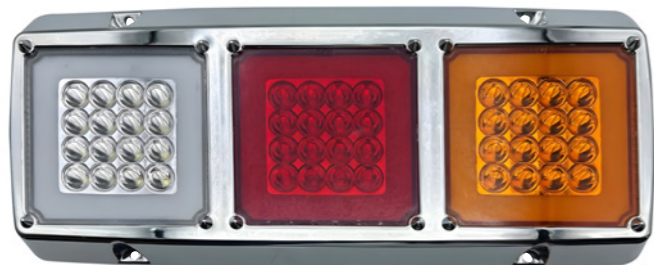

LMS017

STOP RENEGADO LED
MULTIV 12-24V X1

LPS175

STOP DIAMA/PRISMA NEON AMA-ROJ-BLA
26.5X9CM MULTI

LPS165

STOP TRIP L/COL NEON AMA-ROJ-BLA
25.6X9.7CM MULTI

LPS170

STOP TRIP L/COL NEON AMA-ROJ-BLA
36.4X14.3CM MULTI