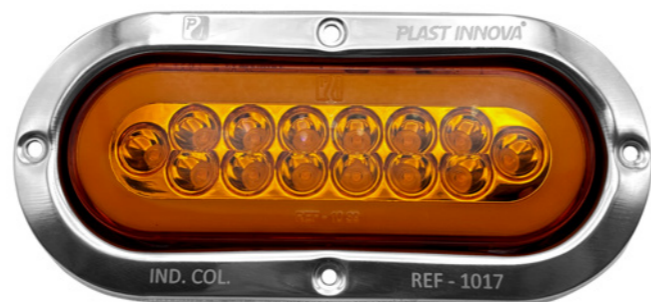

LPL200

LAMP 1039 OVA ACE L/AMA 35
NEON AMA 20X9.3CM MULTI