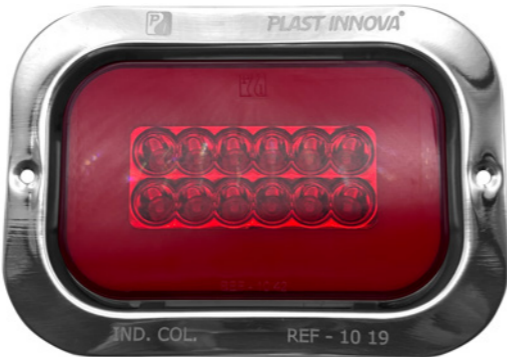

LPS110

STOP RECTANGU ACE L/ROJ 21 LED ROJ 16.8X12CM MULTI

LPS115

STOP RECTANGU ACE L/AMA NEON AMA 16.8X12CM MULTI

LPS125

STOP RECTANGU ACE L/CRI NEON BLA 16.8X12CM MULTI

LPS135

STOP RECTANGU ACE L/ROJ NEON ROJ 16.8X12CM MULTI