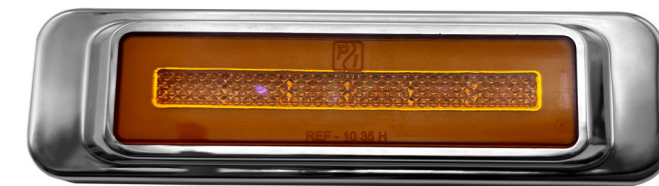

LPL295

LAM 1036 REC CRO L/CRI 18 LED
BLA 16.2X5.3CM MULTI

LPL300

LAM 1036 REC CRO L/ROJ 18 LED
ROJ 16.2X5.3CM MULTI

LPL275

LAMP 1035H REC CRO L/AMA
NEON AMA 14.3X4CM MULTI

LPL280

LAMP 1035H REC CRO L/CRI
NEON BLA 14.3X4CM MULTI