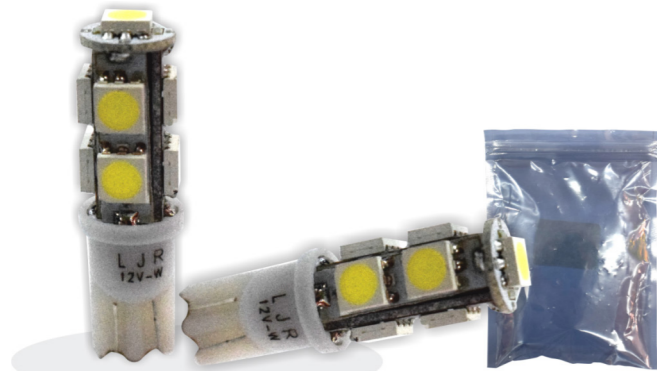

BOH514

BOMB 158 LED A/POT 5SMD
3CHIP FIJ BLA 12V 10P X1

BOH524

BOMB 158 LED ALTA POT 5SMD
3CHIP FLA BLA 12V 10P

BOH534

BOMB 158 LED ALTA POT 9SMD
3CHIP FIJ BLA 12V 10P

BOH564

BOMB 158 LED COB MINI 12CHIP
FIJ BLA 12V 10P X1