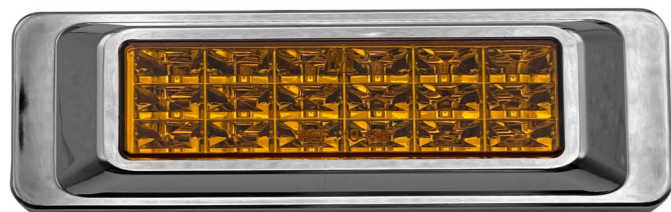

LPL290

LAM 1036 REC CRO L/AMA 18 LED
AMA 16.2X5.3CM MULTI