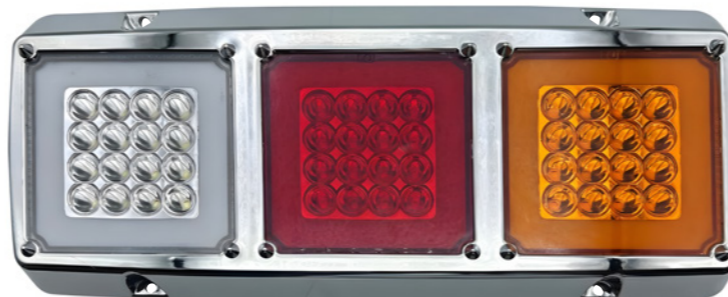

LPS170

STOP TRIP L/COL NEON AMA-ROJ-BLA
36.4X14.3CM MULTI