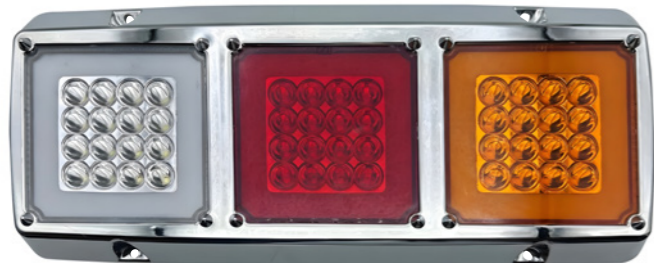

LPS165

STOP TRIP L/COL NEON AMA-ROJ-BLA
25.6X9.7CM MULTI