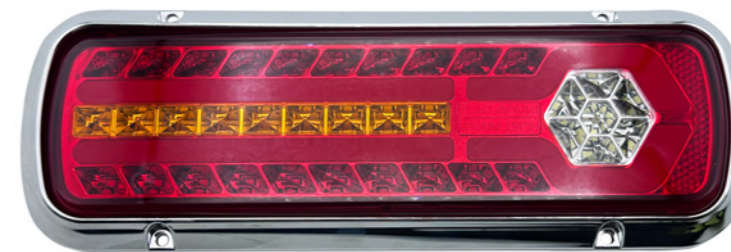

**LPS165**

STOP TRIP L/COL NEON AMA-ROJ-BLA  
25.6X9.7CM MULTI

**LPS170**

STOP TRIP L/COL NEON AMA-ROJ-BLA  
36.4X14.3CM MULTI

**LPS548**

STOP TRIPLE L/COL 48 LED  
AMA-ROJ-BLA 12V X1

**LPS550**

STOP TRIPLE L/COL 48 LED  
AMA-ROJ-BLA MULTI X1