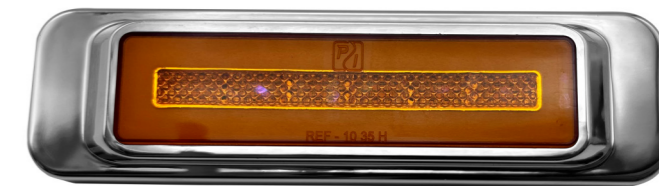

LPL275

LAMP 1035H REC CRO L/AMA
NEON AMA 14.3X4CM MULTI