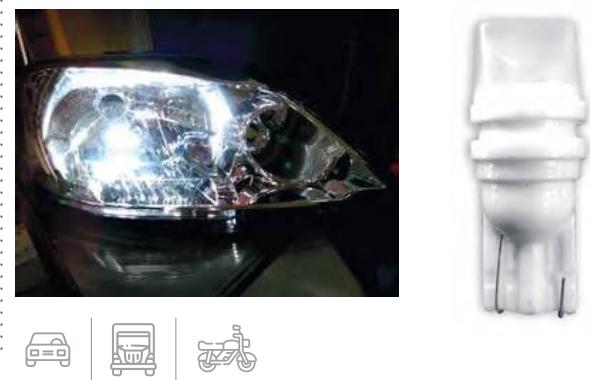

BOMB 158 ARLUX LED CERAM 3SMD
FIJ AZU B/P 10P

BOH606
LUZ AZUL 12V

BOMB 158 ARLUX LED CERAM 3SMD
FIJ BLA B/G 10P

BOH604
LUZ BLANCA 12V

BOMB 158 ARLUX LED CERAM 3SMD
FIJ ROJ B/M 10P

BOH602
LUZ BLANCA 12V

BOL560
BOMB 1141 ARLUX LED SILICON 8CHIP
FIJ BLA 12V 10P