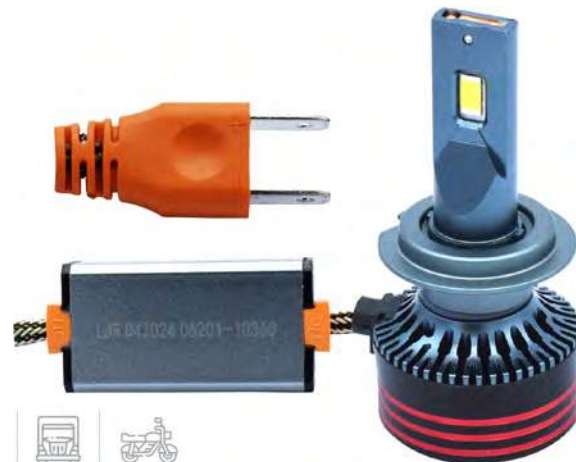

BOD256

KIT LED D7 PRO H3
15000 LM 45W DC 9-60V X1

BOD257

KIT LED D7 PRO H4
15000 LM 45W DC 9-60V X1

BOD258

KIT LED D7 PRO H7
15000 LM 45W DC 9-60V X1

BOD259

KIT LED D7 PRO H8
15000 LM 45W DC 9-60V X1