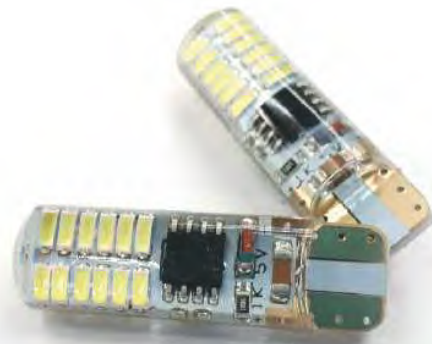

BOH573
BOMB 158 LED SIL A/PT 24SMD 24CHIP
FLA BLA 12V 10P