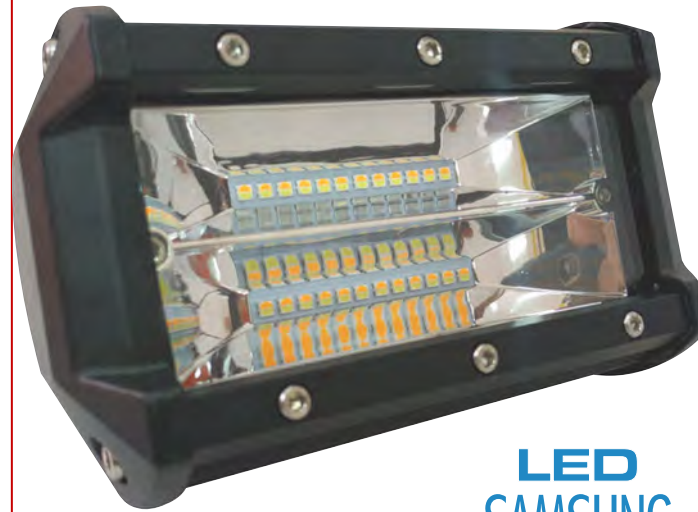

EXR190

EXP 72W 12/24V 24 LED EX BLA/AMA
MF 135X80X60 X1

LED
SAMSUNG