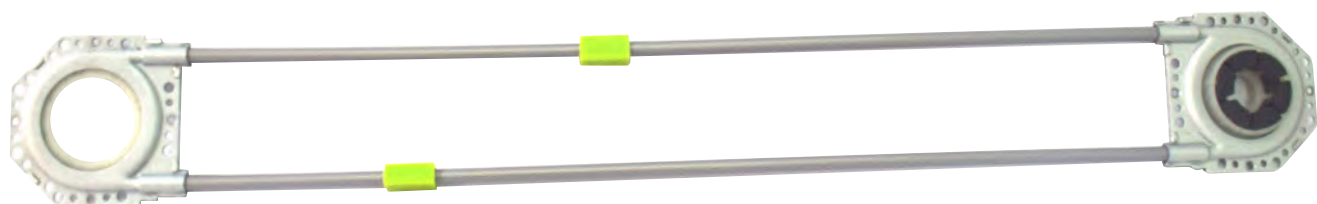

KTA160

GUAYA ELEVAVIDRIOS MAX SECURITY X1