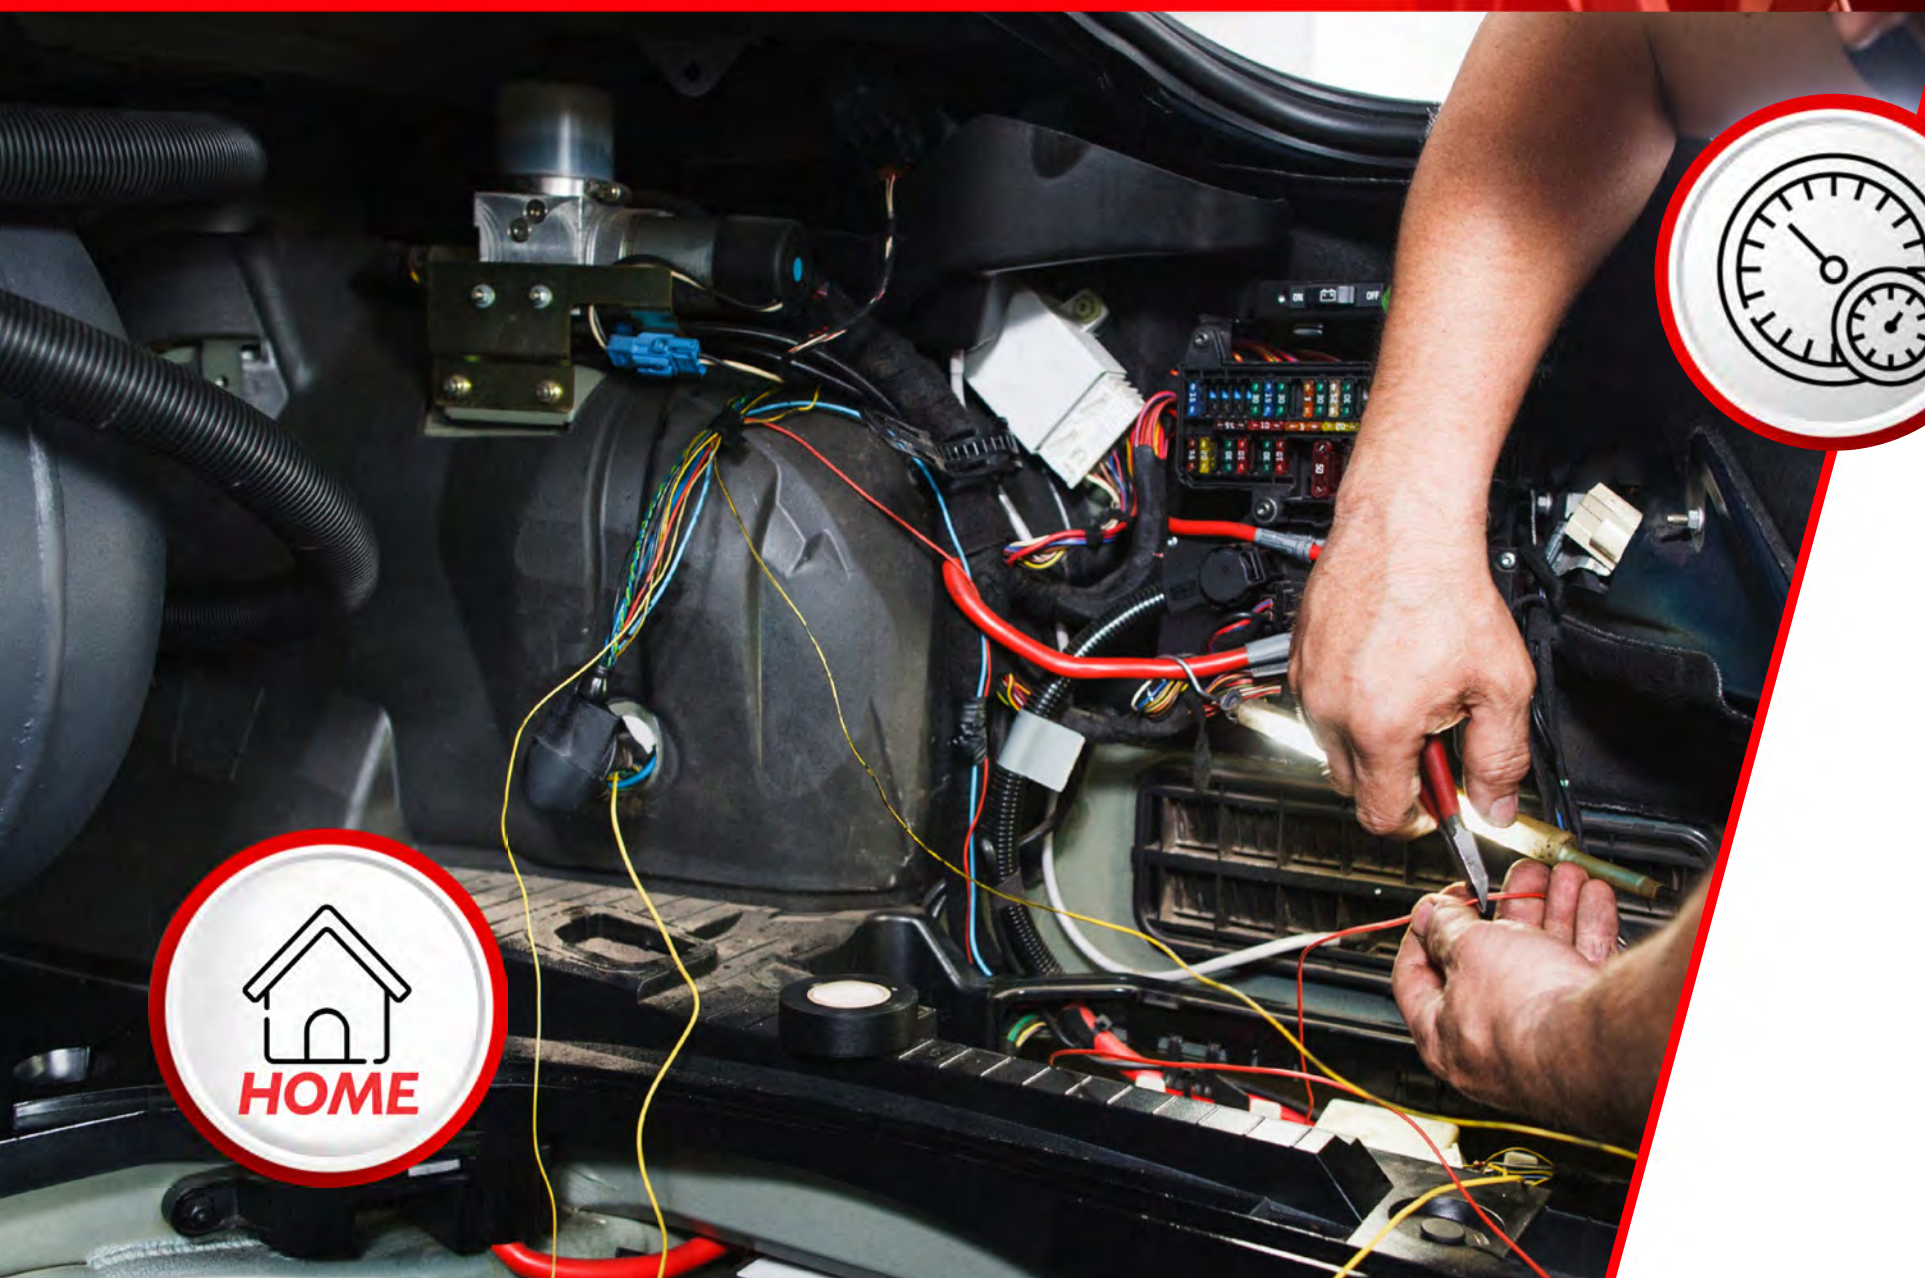

ELV731

LAMP TCH LD BL/AZ R/CRG OVA BLA 5V
128X98X20MM X1

ELV732

LAMP TCH LD BLA R/CRG REC BLA 5V
160X35X18MM X1

ELV733

LAMP TCH LD BL/AZ R/CRG RED NEG 5V
100X100X20MM X1

LÍNEA DE ELÉCTRICOS

LÁMPARAS LINEA TRUCK