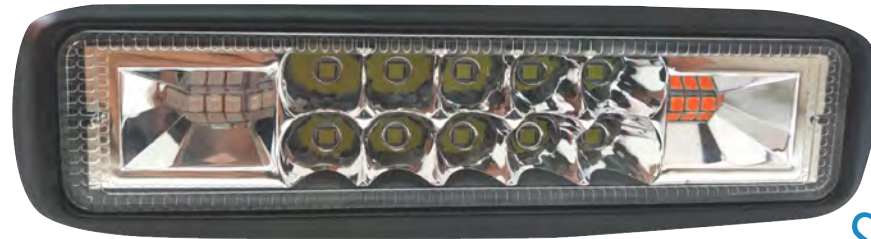

EXR170

EXPL 16W 12/24V 16 LED CH/EX FED MF
160X63X45 X1