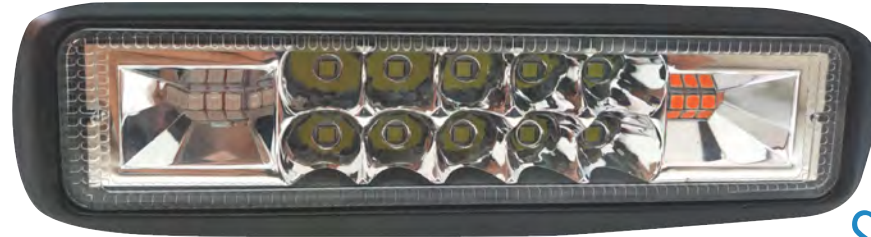

EXR170

EXPL 16W 12/24V 16 LED CH/EX FED MF
160X63X45 X1