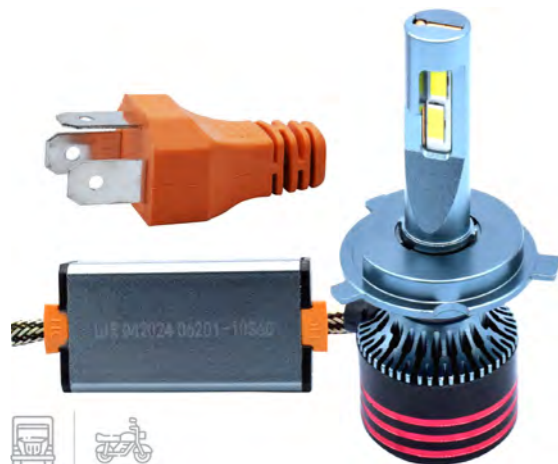

BOD253

KIT LED D7 PRO 9006
15000 LM 45W DC 9-60V X1

BOD255

KIT LED D7 PRO H1
15000 LM 45W DC 9-60V X1

BOD256

KIT LED D7 PRO H3
15000 LM 45W DC 9-60V X1

BOD257

KIT LED D7 PRO H4
15000 LM 45W DC 9-60V X1