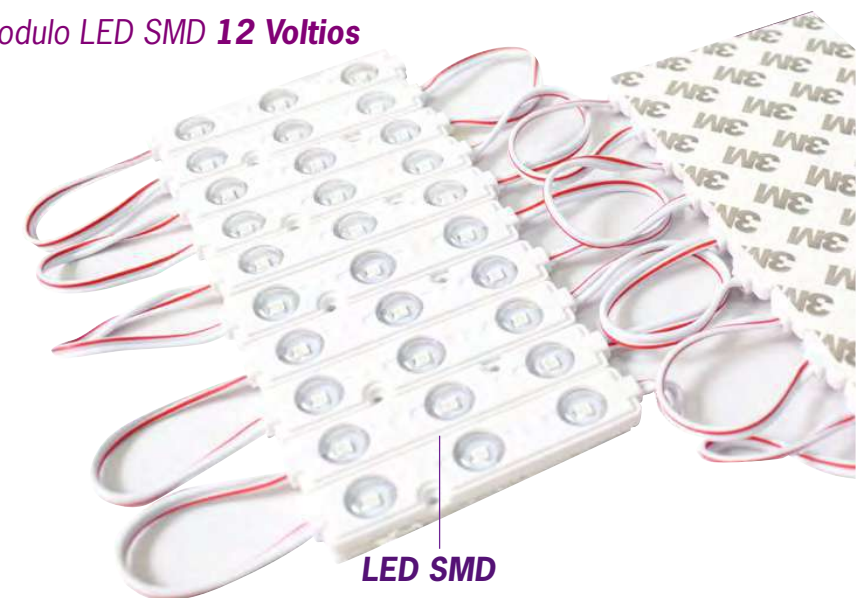

Modulo LED SMD 12 Voltios