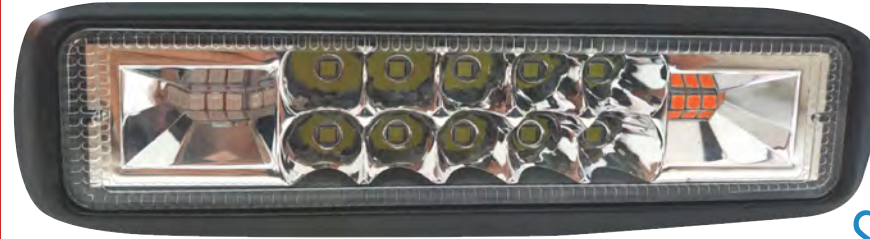

LED
EPISTAR

EXR158

EXPL 18W 12/24V 6 LED O.ANG ROJ CHO
110X75X55 X1

LED
EPISTAR

¡APROVECHA!
COMPRE 2
LLEVE 3
COMPRA
AHORA

EXR170

EXPL 16W 12/24V 16 LED CH/EX FED MF
160X63X45 X1

LED
SAMSUNG