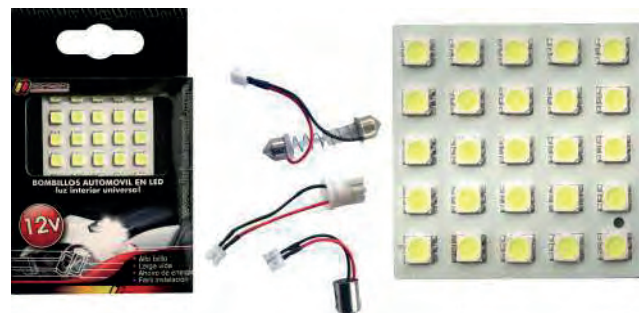

ELV202
KIT TECHO LED ALTA POT 15SMD
3CHIP BLA 12V X1

ELV317
KIT TECHO LED EAGLE CUADR BLA 12V X1

ELV320
KIT TECHO LED ALTA POT 2.8X1.7 MM
BLA 12V X1

ELV212
KIT TECHO LED ALTA POT 25SMD
3CHIP BLA 12V X1

ELV319
KIT TECHO LED ALTA POT 3.6X4.2 MM BLA X1