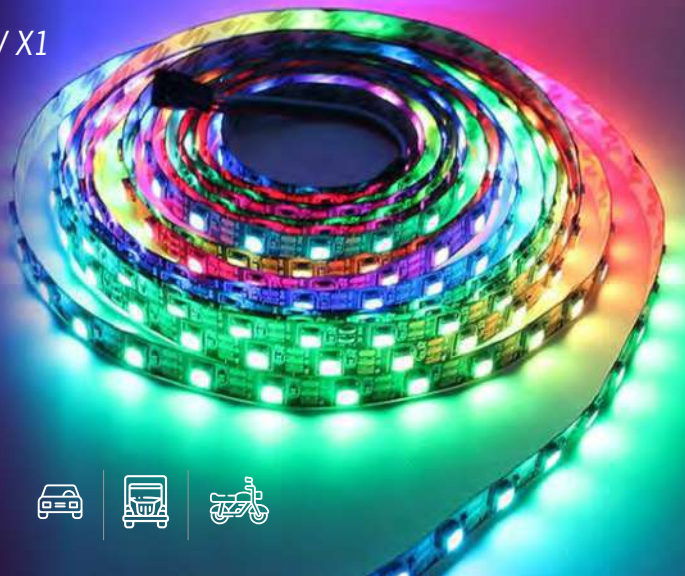

ELV992
CINTA LED 5050 FLEX INT AZU 1CMX5M 24V X1

ELV994
CINTA LED 5050 FLEX INT BLA 1CMX5M 24V

**CINTA LED 5050
FLEXIBLE INTERIOR
24 Voltios**

ELV996
CINTA LED 5050 FLEX INT ROJ 1CMX5M
24V X1

ELV997
CINTA LED 5050 FLEX INT VER 1CMX5M
24V X1

ELV998
CINTA LED 5050 FLEX INT MULTICOL 1CMX5M 12V X1

ELV174
CINTA LED 3528 FLEX INT AZU 8MMX5M
24V X1

¡APROVECHA!
COMPRE 2
LLEVE 4
COMPRA
AHORA

CINTA LED 3258
FLEXIBLE INTERIOR
24 Voltios

ELV701

LED DRL SEC 2 FUNC BLA/AMA
16CM 12V 2P X1