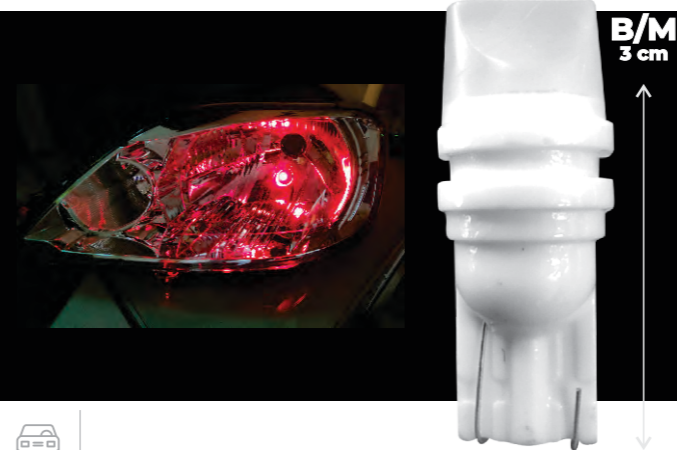

BKL204
BOMB HID D1S KTC 35W B/TRO 12V X1

BKL208
BOMB HID D3S KTC 35W B/TRO 12V X1

BOH603

BOMB 158 ARLUX LED CERAM
3SMD FLA BLA B/M 12V 10P

BOH609

BOMB 158 ARLUX LED CERAM
3SMD FLA AZU B/M 12V 10P

BOH615

BOMB 158 ARLUX LED CERAM
3SMD FLA ROJ B/M 12V 10P