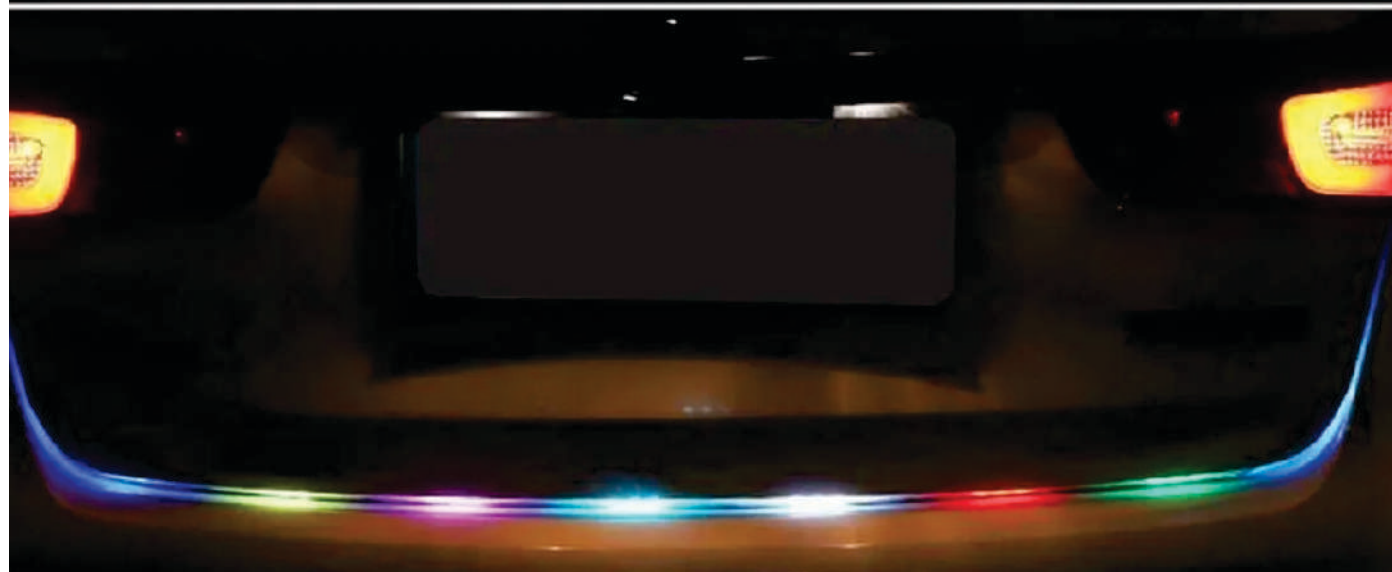

ACS230

CINTA BAUL LED BLA/ROJ
120CM X 11,4CM 12V 1P

ACE100

CINTA CAPO LED MULTICOLOR
APP CEL 182CM X 1.5CM 1P

ACS232

CINTA BAUL LED MULTIFUNCIONAL
120CM X 11.4CM 12V 1P

ACE105

CINTA CAPO LED MUL APP
CEL/CONTROL 182CM X 1.5CM 1P