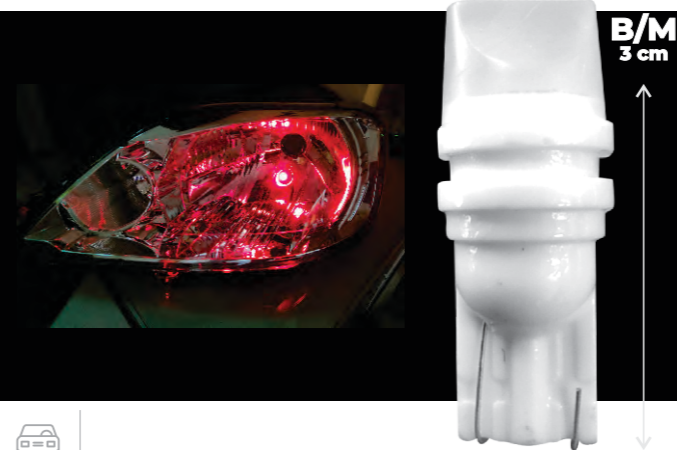

BOH615

BOMB 158 ARLUX LED CERAM
3SMD FLA ROJ B/M 12V 10P