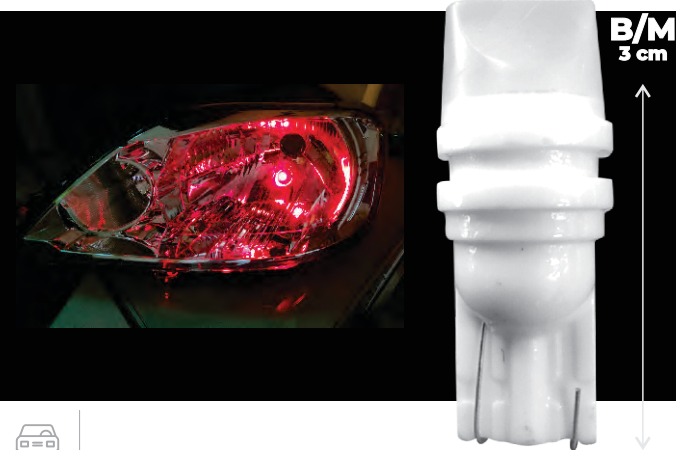

BKL204
BOMB HID D1S KTC 35W B/TRO 12V X1

BKL208
BOMB HID D3S KTC 35W B/TRO 12V X1

BOH603

BOMB 158 ARLUX LED CERAM
3SMD FLA BLA B/M 12V 10P

BOH609

BOMB 158 ARLUX LED CERAM
3SMD FLA AZU B/M 12V 10P

BOH615

BOMB 158 ARLUX LED CERAM
3SMD FLA ROJ B/M 12V 10P