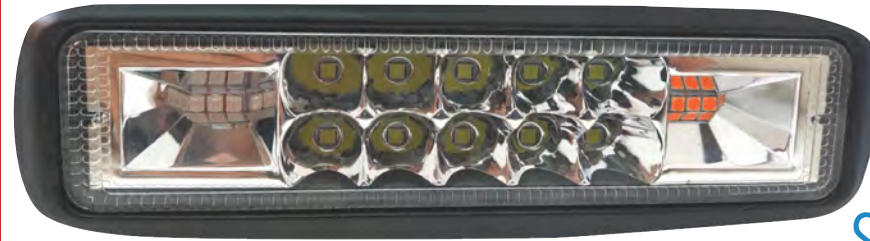

EXR170

EXPL 16W 12/24V 16 LED CH/EX FED MF
160X63X45 X1