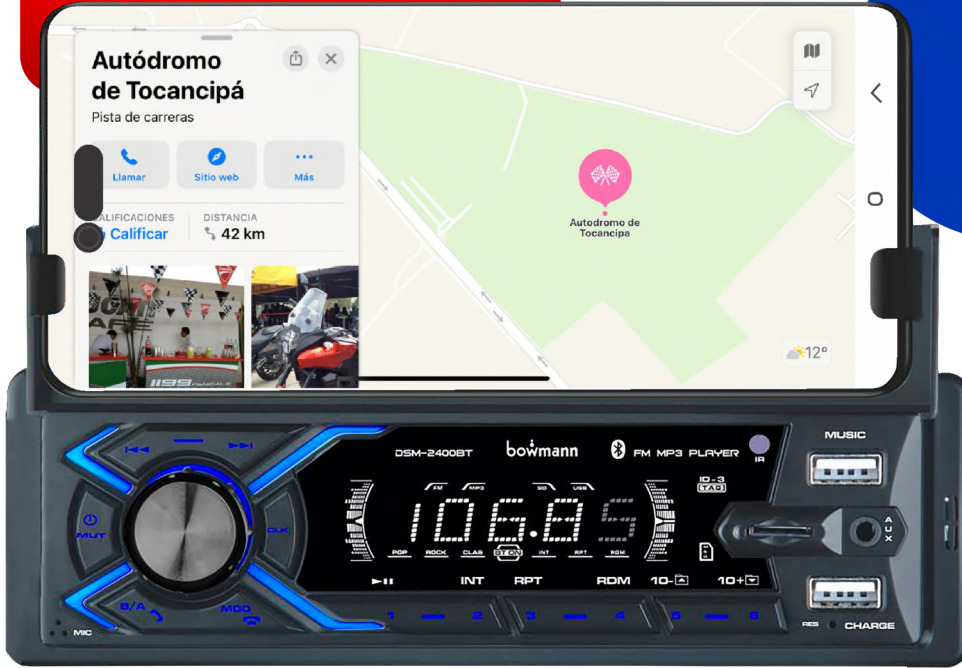

NEW PRODUCTOS NUEVOS

NEW PRODUCTOS NUEVOS

PRODUCTOS NUEVOS

RADIOS Y PARLANTES BOWMANN

RADIOS bowmann®

ACE420

RAD BOWM 2400 1DIN
BT PORTACELULAR 7 COL 50WX4 12V