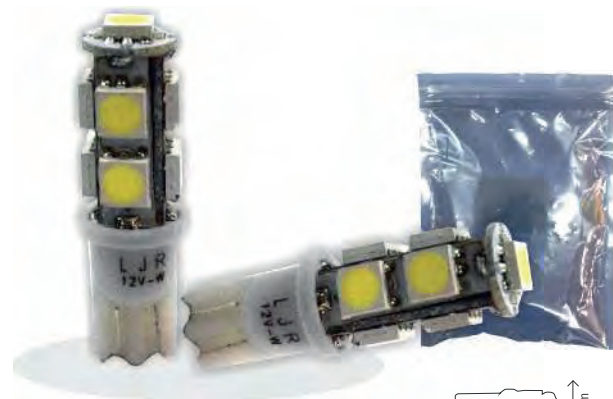

BOH542
BOMB 158 LED ALTA POT 9SMD 3CHIP FLA AZU 12V 10P

BOH514
BOMB 158 LED A/POT 5SMD 3CHIP
FIJ BLA 12V 10P X1

BOH524
BOMB 158 LED ALTA POT 5SMD 3CHIP
FLA BLA 12V 10P

BOH534
BOMB 158 LED ALTA POT 9SMD 3CHIP
FIJ BLA 12V 10P