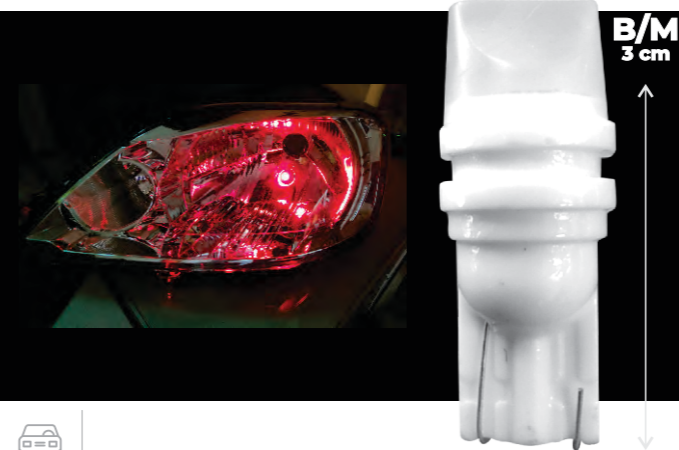

BOH615

BOMB 158 ARLUX LED CERAM
3SMD FLA ROJ B/M 12V 10P