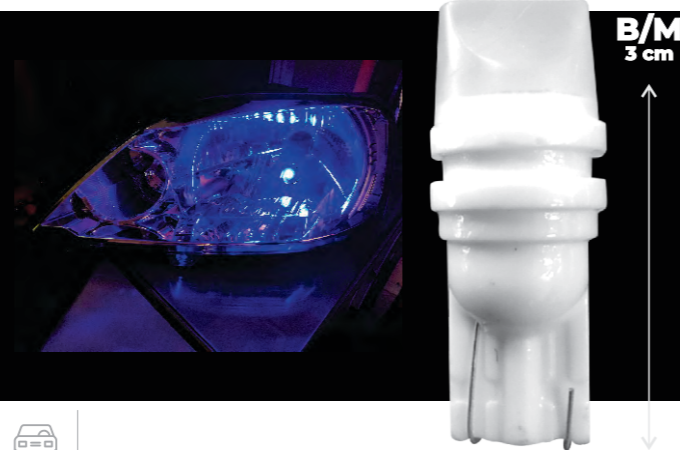

BOH609

BOMB 158 ARLUX LED CERAM
3SMD FLA AZU B/M 12V 10P