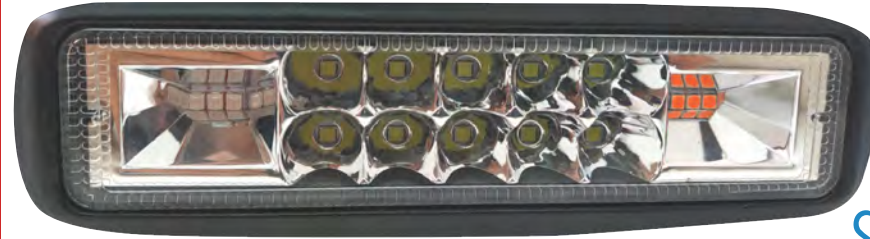

EXR170

EXPL 16W 12/24V 16 LED CH/EX FED MF
160X63X45 X1