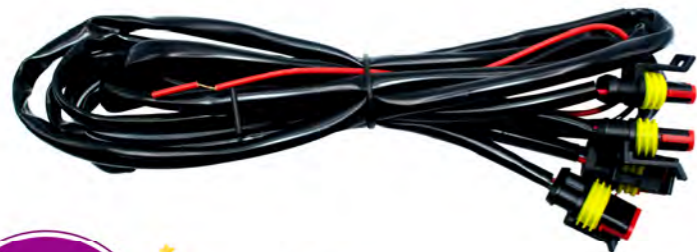

ELV707

KIT LED AMARILLO PERSIANA ALTA POTENCIA
PASTA HUMO 2W 12V 4P X1