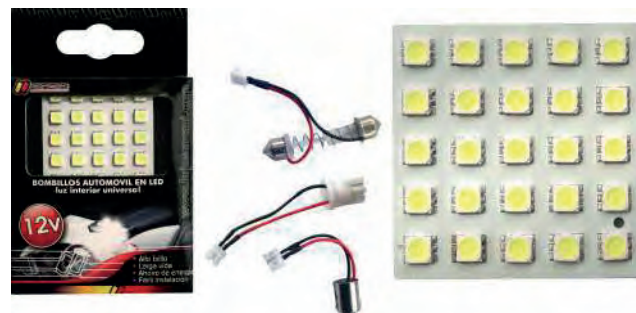

BOV524
BOMB T5 LED COB 3CHIP
FIJ BLA 12V 20P X1

ELV202
KIT TECHO LED ALTA POT 15SMD
3CHIP BLA 12V X1

ELV317
KIT TECHO LED EAGLE CUADR BLA 12V X1

ELV320
KIT TECHO LED ALTA POT 2.8X1.7 MM
BLA 12V X1

ELV212
KIT TECHO LED ALTA POT 25SMD
3CHIP BLA 12V X1