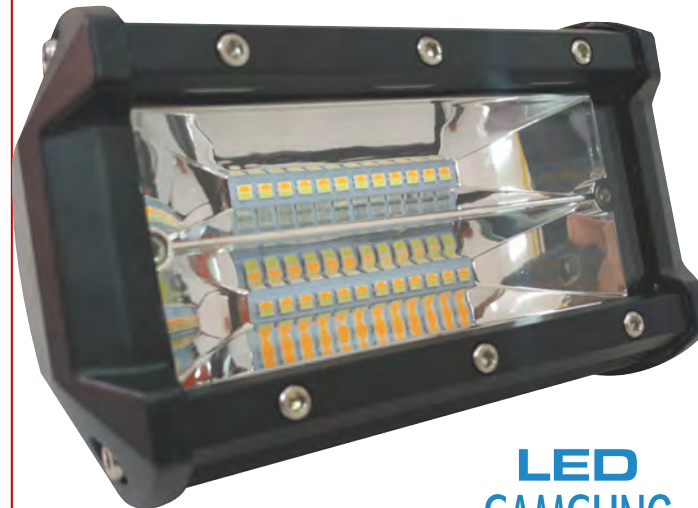

EXR190

EXP 72W 12/24V 24 LED EX BLA/AMA
MF 135X80X60 X1