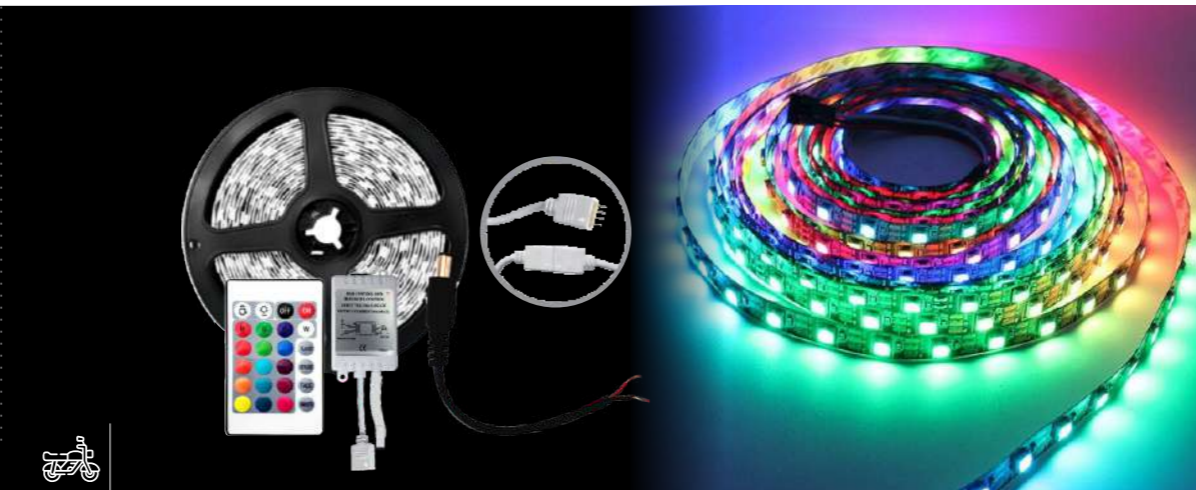

ELV998

CINTA LED 5050 FLEX INT
MULTICOL 1CMX5M 12V X1